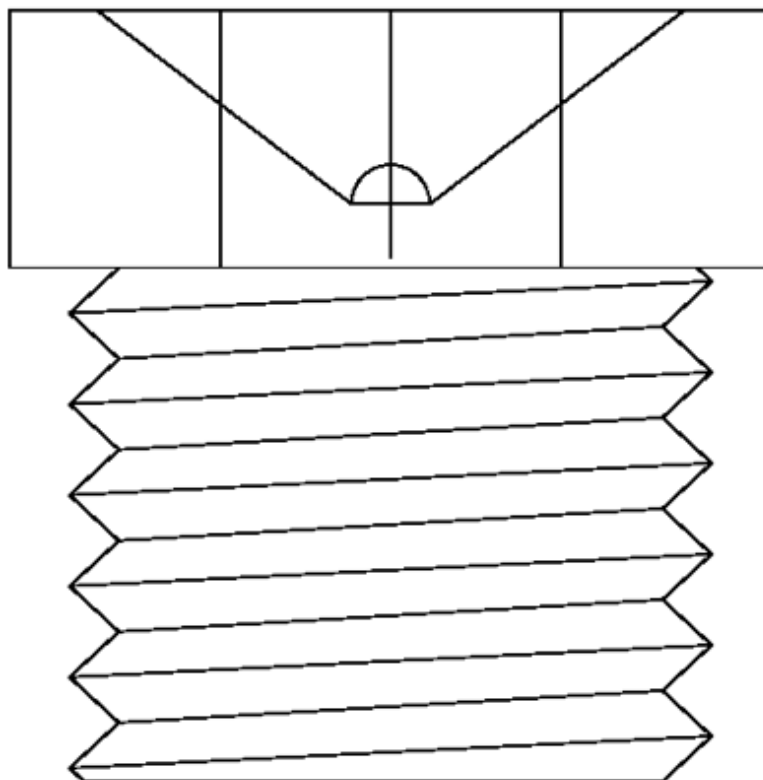

Article number: 53091107

Description: KLEE Flush type lubrication nipple DIN 3405  
D1 straight, M10x1,0

## Measures

---

Thread = M10x1,0